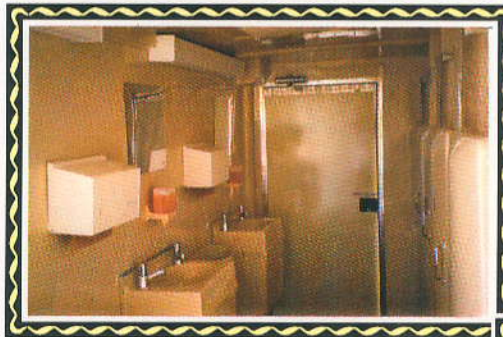

E-Z PORTABLE TOILETS

Flush Toilet Trailer

The Royal Flush

Enter the 21st century with this all modern up-to-date flush trailer. Your customers will appreciate you for this added convenience.

The men's side of this unit features two private stalls, four porcelain urinals, two sinks with soap and towel dispensers.

The women's side of this unit features six private stalls, three sinks with soap and towel dispensers.

Both men's and women's have air conditioning, heat and a stereo system.

This unit also features an entrance and exit doors at both ends of the unit which keeps traffic moving.

FIBERGLASS INTERIOR

- ◆ Soap Dispensers
- ◆ Hot Running Water
- ◆ Air Conditioning
- ◆ Central Heating
- ◆ Music

E-Z Portables Toilets

1000 Howard Road
Rochester, New York 14624
Phone : (585) 247-7440
Fax : (585) 247-8414