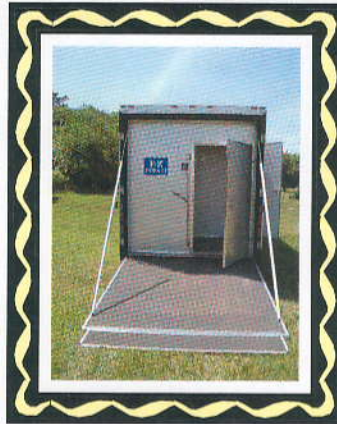

New Handicap Accessible Toilet Trailer

“The Handi Dandy”

Our new toilet trailer is the answer for your special event needs. This trailer is equipped with a built in Wheelchair ramp, also a convenient feature for parents is a baby changing table inside. We are sure all your customers will appreciate you for this added convenience.

The men's side of this unit features two private stalls, four porcelain urinals, one sink with soap and towel dispensers.

The women's side of this unit features six private stalls, one sink with soap and towel dispensers.

Both the men's and women's restrooms have lighting and venting.

- ◆ Soap dispensers
- ◆ On-board water supply
- ◆ Wheelchair accessible
- ◆ Stroller accessible
- ◆ Baby Changing area

E-Z Portable Toilets