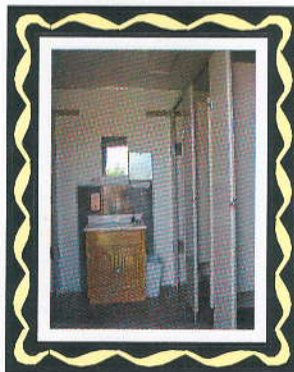

New Handicap Accessible Toilet Trailer

“The Handi Dandy”

Our new toilet trailer is the answer for your special event needs. This trailer is equipped with a built in Wheelchair ramp, also a convenient feature for parents is a baby changing table inside. We are sure all your customers will appreciate you for this added convenience.

The men's side of this unit features two private stalls, four porcelain urinals, one sink with soap and towel dispensers.

The women's side of this unit features six private stalls, one sink with soap and towel dispensers.

Both the men's and women's restrooms have lighting and venting.